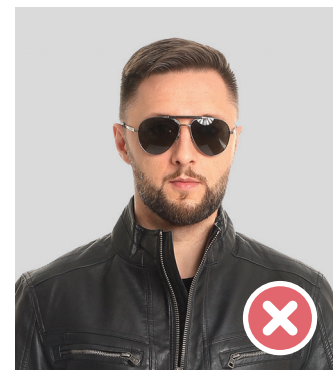

Guideline for Face Recognition

- * Be facing forward and looking straight at the camera.
- * Keep your eyes open.

Stand at a distance of 90-100 cm from the device.

Recommended

Off-centered

Covering your forehead or eyebrows

Wearing sunglasses

Wearing a hat

Standing at an angle

Wearing a mask covering your nose up to the nose bridge