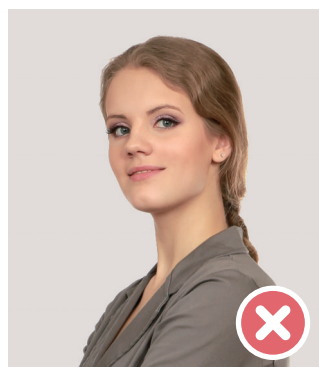

Guideline for Face Recognition

- * Be facing forward and looking straight at the camera.
- * Keep your eyes open.

Stand at a distance of 90-100 cm from the device.

Recommended

Off-centered

Covering your forehead or eyebrows

Wearing sunglasses

Wearing a hat

Standing at an angle

Wearing a mask covering your nose up to the nose bridge