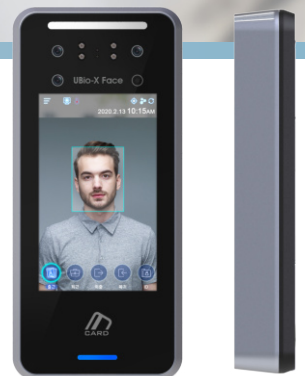

# UBio-X Face

## Face Recognition Terminal

- **Walk-Through method** Face Recognition at a distance up to **3m**
- Face Authentication under illuminance up to **25,000 Lux**
- **Liveness Detection**
- **Anti-Spoofing** attacks against photos, videos & 3D masks
- **Easy Face Enrollment**, Using Camera or Phone Pictures
- **Temperature Detection** combines Face Recognition system

## SPECIFICATIONS

Biometric	Face	
Dust & Waterproof	IP65	
CPU	Cortex-A9 Quad Core 1.0GHz	
Memory	2GB RAM + 16GB Flash Memory	
Display	5" Color Touch Screen	
Capacity	Up to 500,000 Users (1Card : 1User) Up to 20,000 Users (1Face : 1User) Face 1:20,000 < 1sec	Event Logs : 10,000,000 Photo Logs : 20,000
Interface	External I/O, TCP/IP, RS-232, RS-485, Wiegand, HID Prox, iClass (Optional)	
Dimension (W x H x D) mm	94 x 224 x 35.5	

## TYPES

Standard

Movable

Desk

Wall-Mounted

Gate