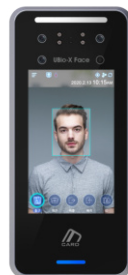

## TYPES

Standard

Movable

Desk

Wall-Mounted

Gate