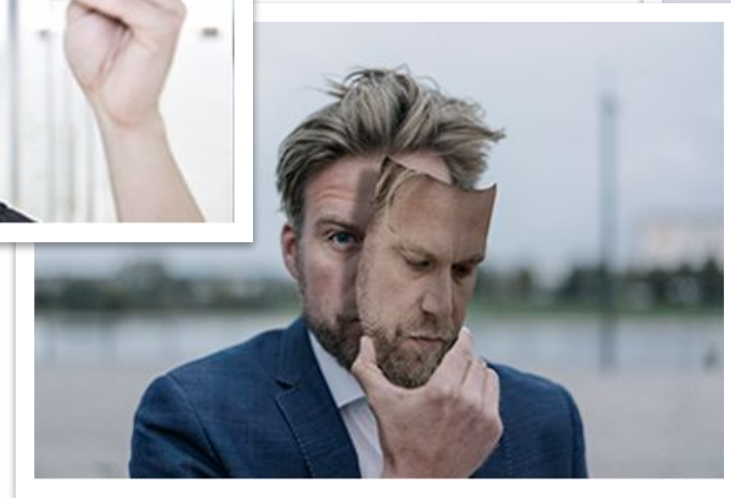

Liveness Detection and Anti-Spoofing

Terminal recognizes if a person who is attempting authentication is real.
Terminal blocks attempts with face photos, 3D models and face masks.

Face Photo

Face Mask

Movie Clip, 3D Model