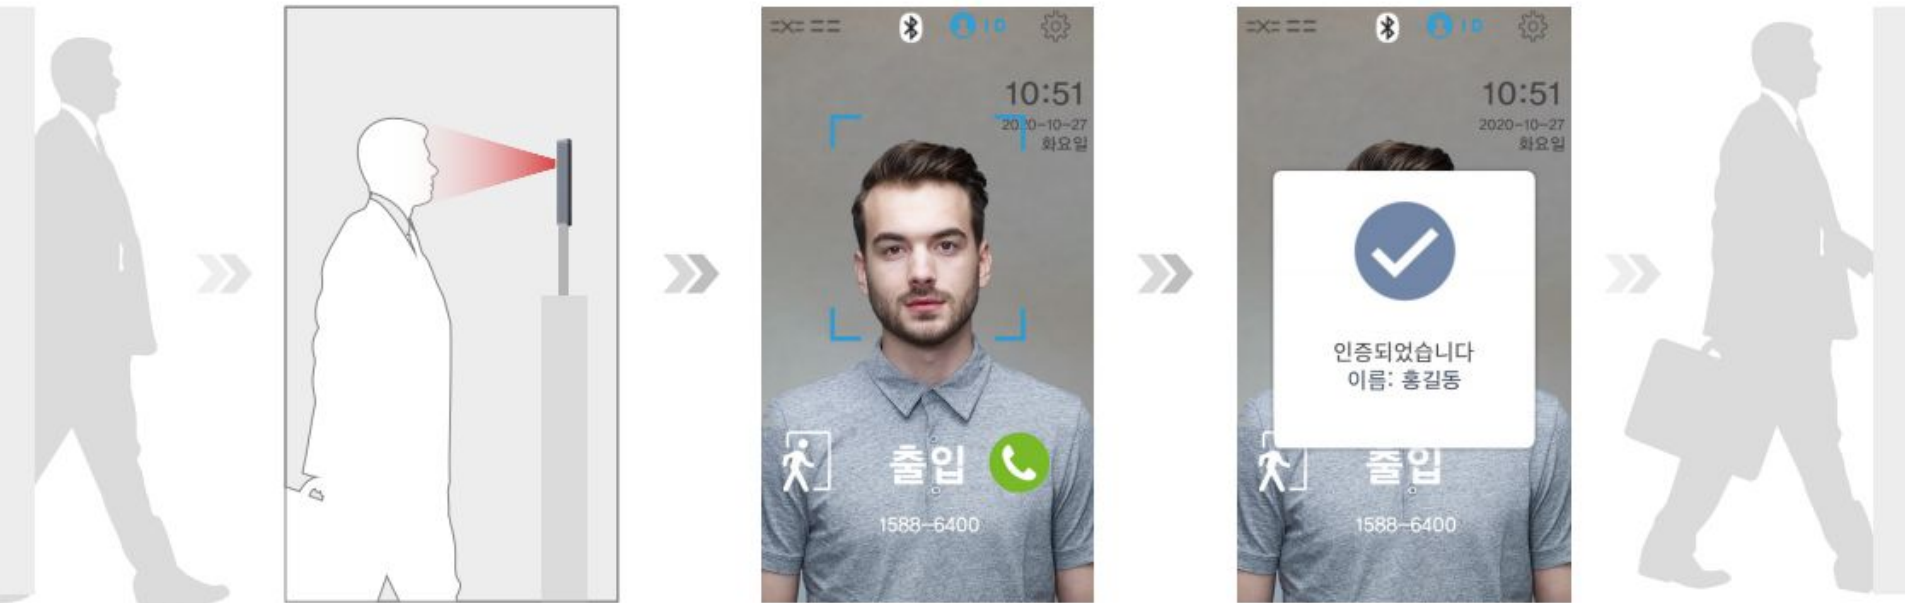

Product Dimension
94(W) x 224(H) x 35.5(D)mm

UBio-X Face

Walk-Thru Face Authentication

Equipped with a high-performance face recognition algorithm supporting quick and accurate face authentication at various angles and distances of up to 3 meters.

Multiple face authentication is supportable at the same time.

1. Face authentication while walking through max. 3 meters away from the terminal

2. Face authentication trial on the screen of a terminal

3. After authentication, Access grantable

Liveness Detection and Anti-Spoofing

Terminal recognizes if a person who is attempting authentication is real.
Terminal blocks attempts with face photos, 3D models and face masks.

Face Photo

Face Mask

Movie Clip, 3D Model

Mask Detection Feature (3 Steps)

When attempts from a user not wearing a face mask, access denies due to a mask detection feature. Terminal recognizes a face wearing a mask accurately.

When a mask is worn properly,
"Success"