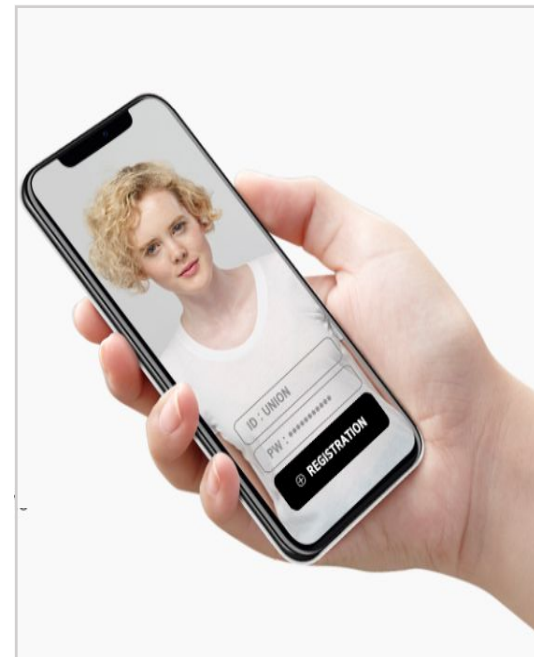

Liveness Detection and Anti-Spoofing

Terminal recognizes if a person who is attempting authentication is real.
Terminal blocks attempts with face photos, 3D models and face masks.

Face Photo

Face Mask

Movie Clip, 3D Model

Mask Detection Feature (3 Steps)

When attempts from a user not wearing a face mask, access denies due to a mask detection feature. Terminal recognizes a face wearing a mask accurately.

When a mask is worn properly,
"Success"

When a mask is worn on chin,
"Please wear a mask properly"

When a mask is not worn,
"Please wear a mask"

Simple User Registration

Simple registration of a user's face is available in sending a face photo to a server using a smartphone.
Phone number registration is available when initial visit and it can be used as an ID of a user for next visit.

1. Fever detection and access record are available by entering a smartphone number for an unregistered user.

2. A user's face registration and authentication are doable on the server and the terminal by a face photo saved in the smartphone.