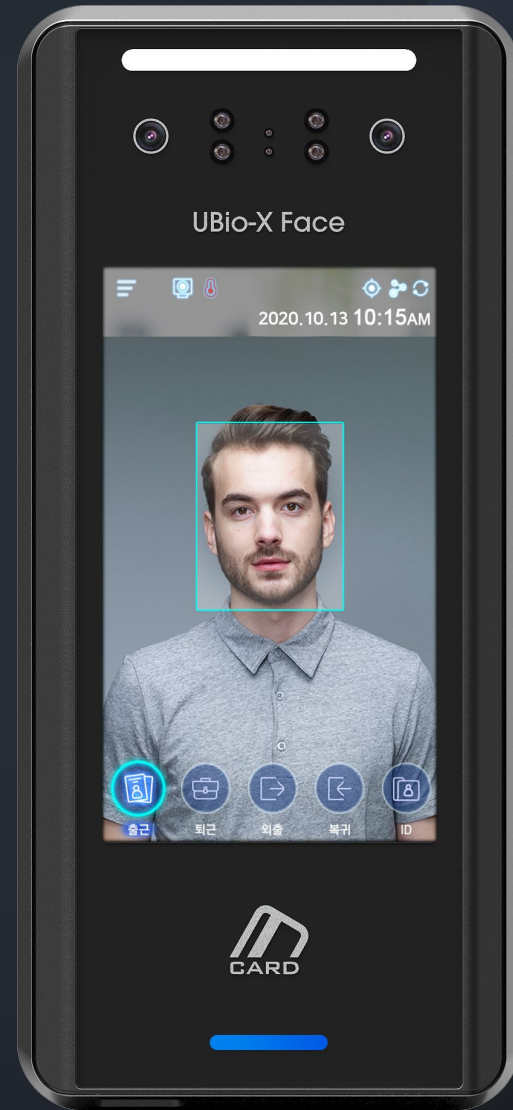

Face Recognition Terminal

UBio-X Face

Introduction

1. MAIN FEATURES

Face & Card
Authentication

Face Up To
20,000(1:1/1:N)

10,000,000
Text Logs

20,000
Image Logs

Cortex-A9 Quadcore
1.4GHz CPU

IP65
Water & Dust

Multiple Card
Support

5"Color Touch
LCD Back Light

2M Pixel Camera
& Dual Camera

Various
Communication
means

FRR 0.1% /
FAR 0.0001%

-20~ 60 °C
Temperature

Product Dimension
94(W) x 224(H) x 35.5(D)mm

UBio-X Face

Walk-Thru Face Authentication

Equipped with a high-performance face recognition algorithm supporting quick and accurate face authentication at various angles and distances of up to 3 meters.

Liveness Detection and Anti-Spoofing

Terminal recognizes if a person who is attempting authentication is real.
Terminal blocks attempts with face photos, 3D models and face masks.

Face Photo

Face Mask

Movie Clip, 3D Model