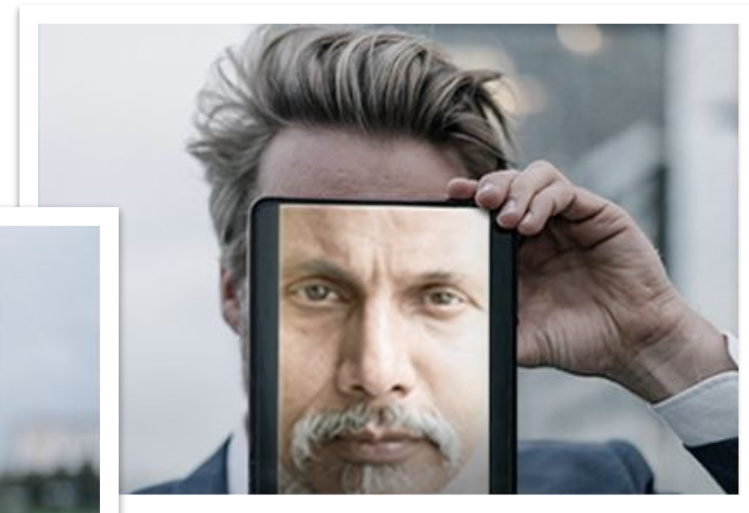

Liveness Detection and Anti-Spoofing

Terminal recognizes if a person who is attempting authentication is real.
Terminal blocks attempts with face photos, 3D models and face masks.

Face Photo

Face Mask

Movie Clip, 3D Model

Mask Detection Feature (3 Steps)

When attempts from a user not wearing a face mask, access denies due to a mask detection feature. Terminal recognizes a face wearing a mask accurately.

When a mask is worn properly,
"Success"

When a mask is worn on chin,
"Please wear a mask properly"

When a mask is not worn,
"Please wear a mask"

Simple User Registration

Simple registration of a user's face is available in sending a face photo to a server using a smartphone.
Phone number registration is available when initial visit and it can be used as an ID of a user for next visit.