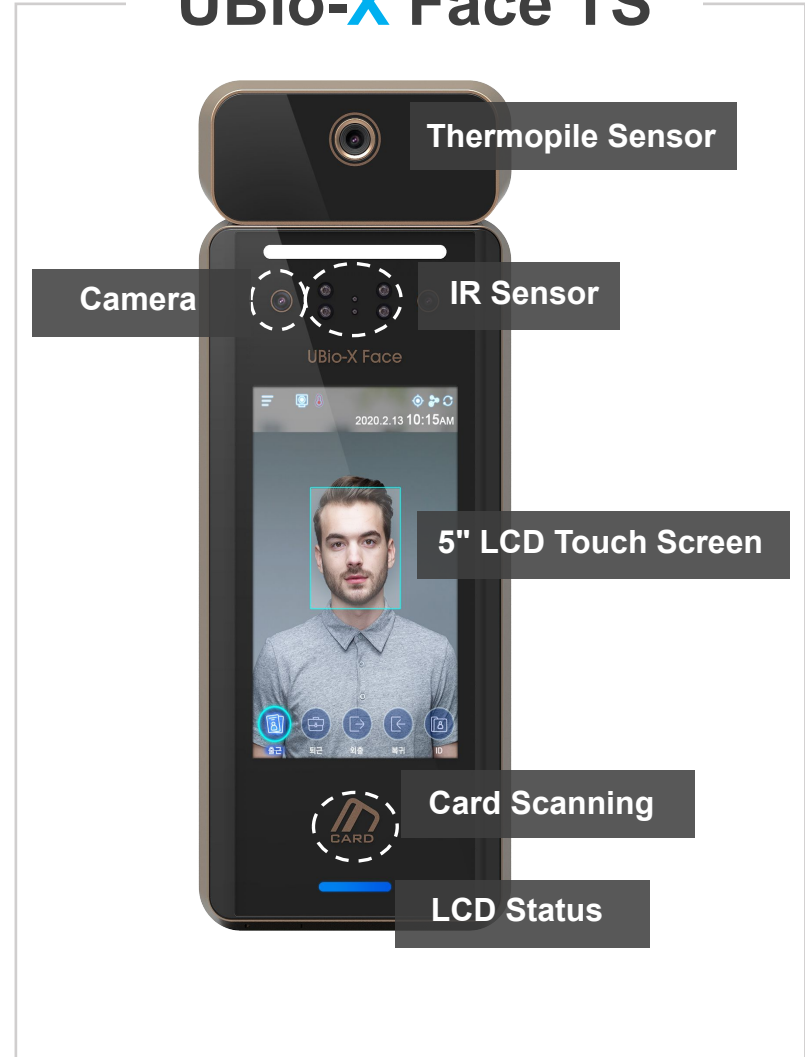

Interlocking with Fever Detection Module

Access Control management and fever detection for a visitor are possible at once after interlocking the terminal with a fever detection module. Easy to manage the access histories and tracking infectious people because visitors' data is saved automatically on a server, UBio Alpeta which is a total solution software.

UBio-X Face TS

3. PRODUCT DESIGN AND SIZE

UBio-X Face

UBio-X Face TS

4. PRODUCT SPECIFICATION

	UNIONCOMMUNITY UBio-X Face	S Company Facial Terminal	Z Company Facial Terminal
Authentication Method	Face/Card	Face/Card	Face/Card
CPU	1.4GHz Quad Core 16GB Flash + DDR3 512MB x 4 (2GB)	1.4GHz Quad Core 8GB Flash + 1GB RAM	Unknown
User	20,000 (1:1), 20,000 (1:N)	30,000 (1:1), 3,000 (1:N)	800(1:1), 1,200(1:N)
Capacity	10,000,000 (Text), 20,000 (Image)	5,000,000 (Text), 50,000 (Image)	100,000 (Text), 10,000 (Image)
Display	5" Color TFT LCD	4" Color TFT LCD	3" Touch Screen
Interface	External I/O, TCP/IP, RS485, RS-232, Wiegand,	RS485,	RS485, Wi-Fi (Optional)
Ingress Protection	IP65	Not Supported	Not Supported
Operation Temperature	-20°C ~ 60°C	-20°C ~ 50°C	0°C ~ 45°C
Dimension (W x H x D)mm	94 x 224 x 35.5	141 x 164 x 125	104.7 x 160 x 36