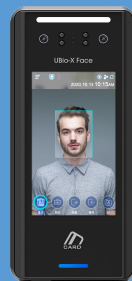

UBio-X Face TS

3. PRODUCT DESIGN AND SIZE

UBio-X Face

UBio-X Face TS

4. PRODUCT SPECIFICATION

	UNIONCOMMUNITY UBio-X Face	S Company Facial Terminal	Z Company Facial Terminal
Authentication Method	Face/Card	Face/Card	Face/Card
CPU	1.4GHz Quad Core 16GB Flash + DDR3 512MB x 4 (2GB)	1.4GHz Quad Core 8GB Flash + 1GB RAM	Unknown
User	20,000 (1:1), 20,000 (1:N)	30,000 (1:1), 3,000 (1:N)	800(1:1), 1,200(1:N)
Capacity	10,000,000 (Text), 20,000 (Image)	5,000,000 (Text), 50,000 (Image)	100,000 (Text), 10,000 (Image)
Display	5" Color TFT LCD	4" Color TFT LCD	3" Touch Screen
Interface	External I/O, TCP/IP, RS485, RS-232, Wiegand,	RS485,	RS485, Wi-Fi (Optional)
Ingress Protection	IP65	Not Supported	Not Supported
Operation Temperature	-20°C ~ 60°C	-20°C ~ 50°C	0°C ~ 45°C
Dimension (W x H x D)mm	94 x 224 x 35.5	141 x 164 x 125	104.7 x 160 x 36