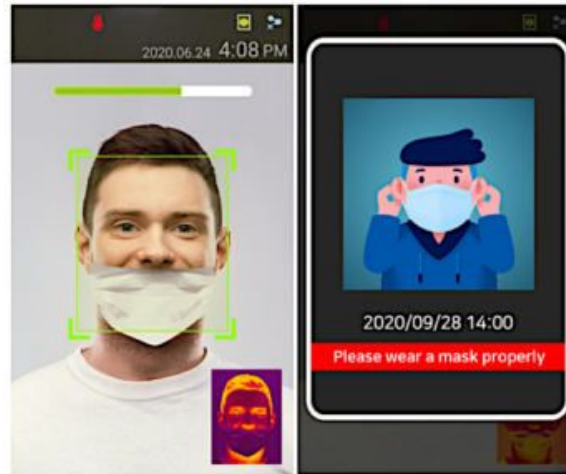

Multiple face authentication is supportable at the same time.

1. Face authentication while walking through max. 3 meters away from the terminal

2. Face authentication trial on the screen of a terminal

3. After authentication, Access grantable

Liveness Detection and Anti-Spoofing

Terminal recognizes if a person who is attempting authentication is real.
Terminal blocks attempts with face photos, 3D models and face masks.

Face Photo

Face Mask

Movie Clip, 3D Model

Mask Detection Feature (3 Steps)

When attempts from a user not wearing a face mask, access denies due to a mask detection feature. Terminal recognizes a face wearing a mask accurately.

When a mask is worn properly,
"Success"

When a mask is worn on chin,
"Please wear a mask properly"

When a mask is not worn,
"Please wear a mask"

Simple User Registration

Simple registration of a user's face is available in sending a face photo to a server using a smartphone.
Phone number registration is available when initial visit and it can be used as an ID of a user for next visit.