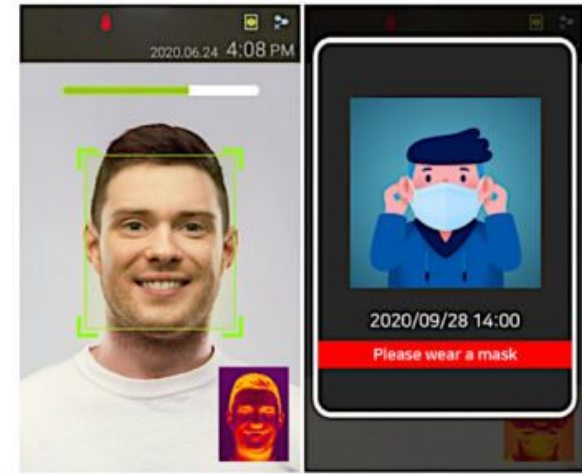

Liveness Detection and Anti-Spoofing

Terminal recognizes if a person who is attempting authentication is real.
Terminal blocks attempts with face photos, 3D models and face masks.

Face Photo

Face Mask

Movie Clip, 3D Model

Mask Detection Feature (3 Steps)

When attempts from a user not wearing a face mask, access denies due to a mask detection feature. Terminal recognizes a face wearing a mask accurately.

When a mask is worn properly,
"Success"

When a mask is worn on chin,
"Please wear a mask properly"

When a mask is not worn,
"Please wear a mask"

Simple User Registration

Simple registration of a user's face is available in sending a face photo to a server using a smartphone.
Phone number registration is available when initial visit and it can be used as an ID of a user for next visit.

1. Fever detection and access record are available by entering a smartphone number for an unregistered user.

2. A user's face registration and authentication are doable on the server and the terminal by a face photo saved in the smartphone.