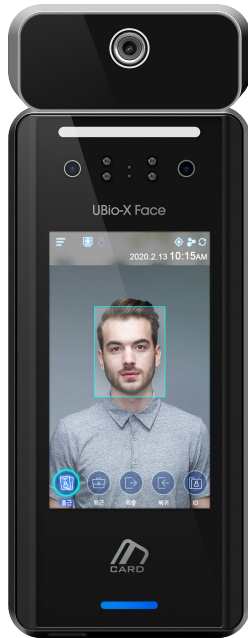

Interlocking with Fever Detection Module

Access Control management and fever detection for a visitor are possible at once after interlocking the terminal with a fever detection module. Easy to manage the access histories and tracking infectious people because visitors' data is saved automatically on a server, UBio Alpeta which is a total solution software.

UBio-X Face TS