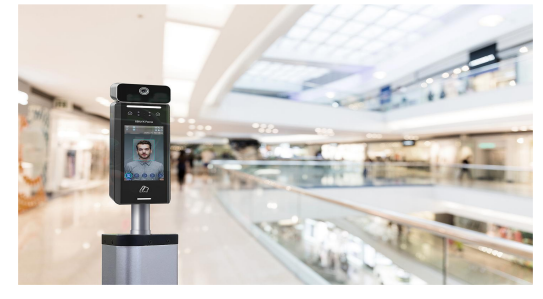

Office

Religious Facility

Event Hall

Construction Site

Commercial buildings

Medical Facility

Transportation/Logistics

The background is a dark blue gradient with several overlapping, semi-transparent geometric shapes, primarily triangles and quadrilaterals, in various shades of blue. Scattered throughout the background are numerous small, glowing light points in white and light blue. Some of these points are larger and brighter, with horizontal or vertical lens flare effects extending from them. A few thin, white lines also cross the background, connecting some of the larger light points.