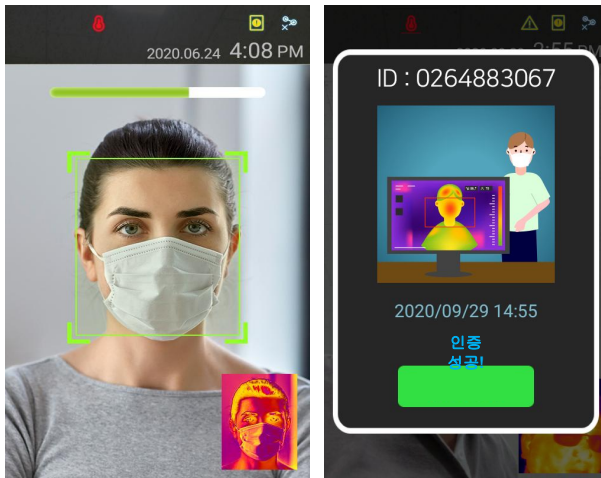

Multiple face authentication is supportable at the same time.

1. Face authentication while walking through max. 3 meters away from the terminal

2. Face authentication trial on the screen of a terminal

3. After authentication, Access grantable

Liveness Detection and Anti-Spoofing

Terminal recognizes if a person who is attempting authentication is real.
Terminal blocks attempts with face photos, 3D models and face masks.

Face Photo

Face Mask

Movie Clip, 3D Model

Mask Detection Feature (3 Steps)

When attempts from a user not wearing a face mask, access denies due to a mask detection feature. Terminal recognizes a face wearing a mask accurately.

When a mask is worn properly,
"Success"

When a mask is worn on chin,
"Please wear a mask properly"

When a mask is not worn,
"Please wear a mask"

Simple User Registration

Simple registration of a user's face is available in sending a face photo to a server using a smartphone.
Phone number registration is available when initial visit and it can be used as an ID of a user for next visit.