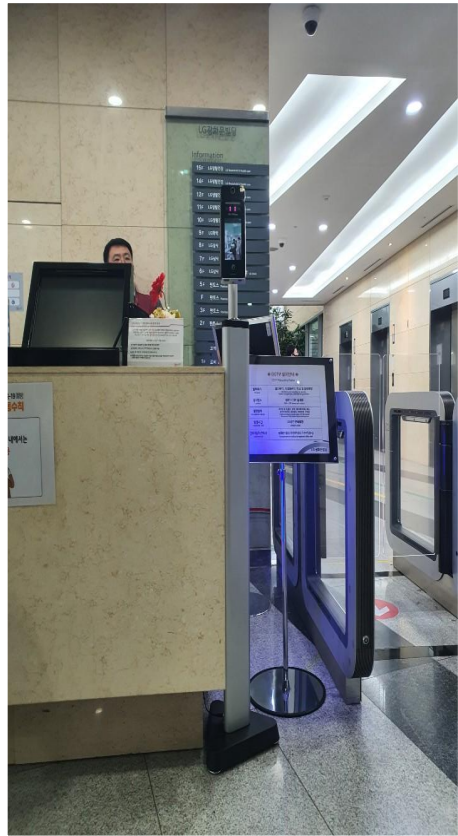

5. PRODUCT SPECIFICATION

- UBio-X Face/ Face TS can be installed and used in a various type.

Floor Stand

Movable Stand

Desk Stand

Gate Type

6. VARIOUS APPLICATIONS

- ❖ It can be used in Commercial buildings, religious facilities, event halls, construction sites etc., that require fast authentication of a large number of people.